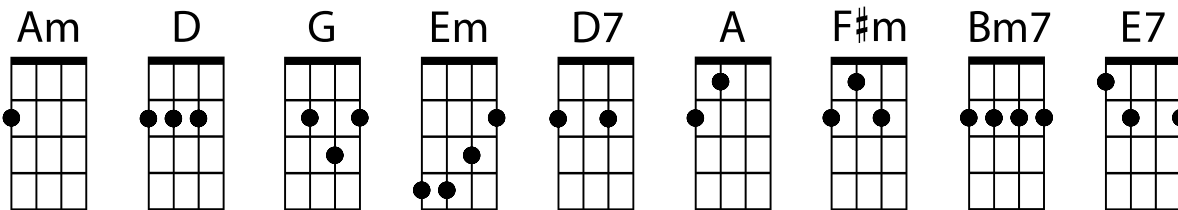

Always Look on the Bright Side of Life

by Eric Idle

(Slow) Am\ . D\ . G\ . Em\ .

Some-things in life are bad they can really make you sad.

Am\ . D\ . G\ . .

Other things just make you swear and curse

. Am\ . D\ . G\ . Em\ .

When you're chewing on life's gristle, don't grumble give a whistle,

Am\ . . . D\ . . D7

and this'll help things turn out for the best

(Up tempo) G . Em . Am . D7 . G . Em . Am . D7 .

And al-ways look on the bright side of life (----whistle-----)

G . Em . Am . D7 . G . Em . Am . D7 .

Al-ways look on the light side of life (----whistle-----)

Am . D . G . Em .

If life seems jolly rotten there's something you've forgotten

Am . D . G . .

and that's to laugh and smile and dance and sing

. Am . D . G . Em .

When you're feeling in the dumps don't be silly chumps.

Am . . . D . . D7

Just purse your lips and whistle, that's the thing

G . Em . Am . D7 . G . Em . Am . D7 .

And al-ways look on the bright side of life (----whistle-----)

G . Em . Am . D7 . G . Em . Am . D7 .

Come on al-ways look on the bright side of life (----whistle-----)

Am . D . G . Em .

For life is quite ab-surd and death's the final word.

Am . D . G . . .

You must always face the curtain with a bow

Am . D . G . Em .

For-get a-bout your sin, give the audi-ence a grin.

Am . . . D . . D7

En-joy it, it's your last chance any-how